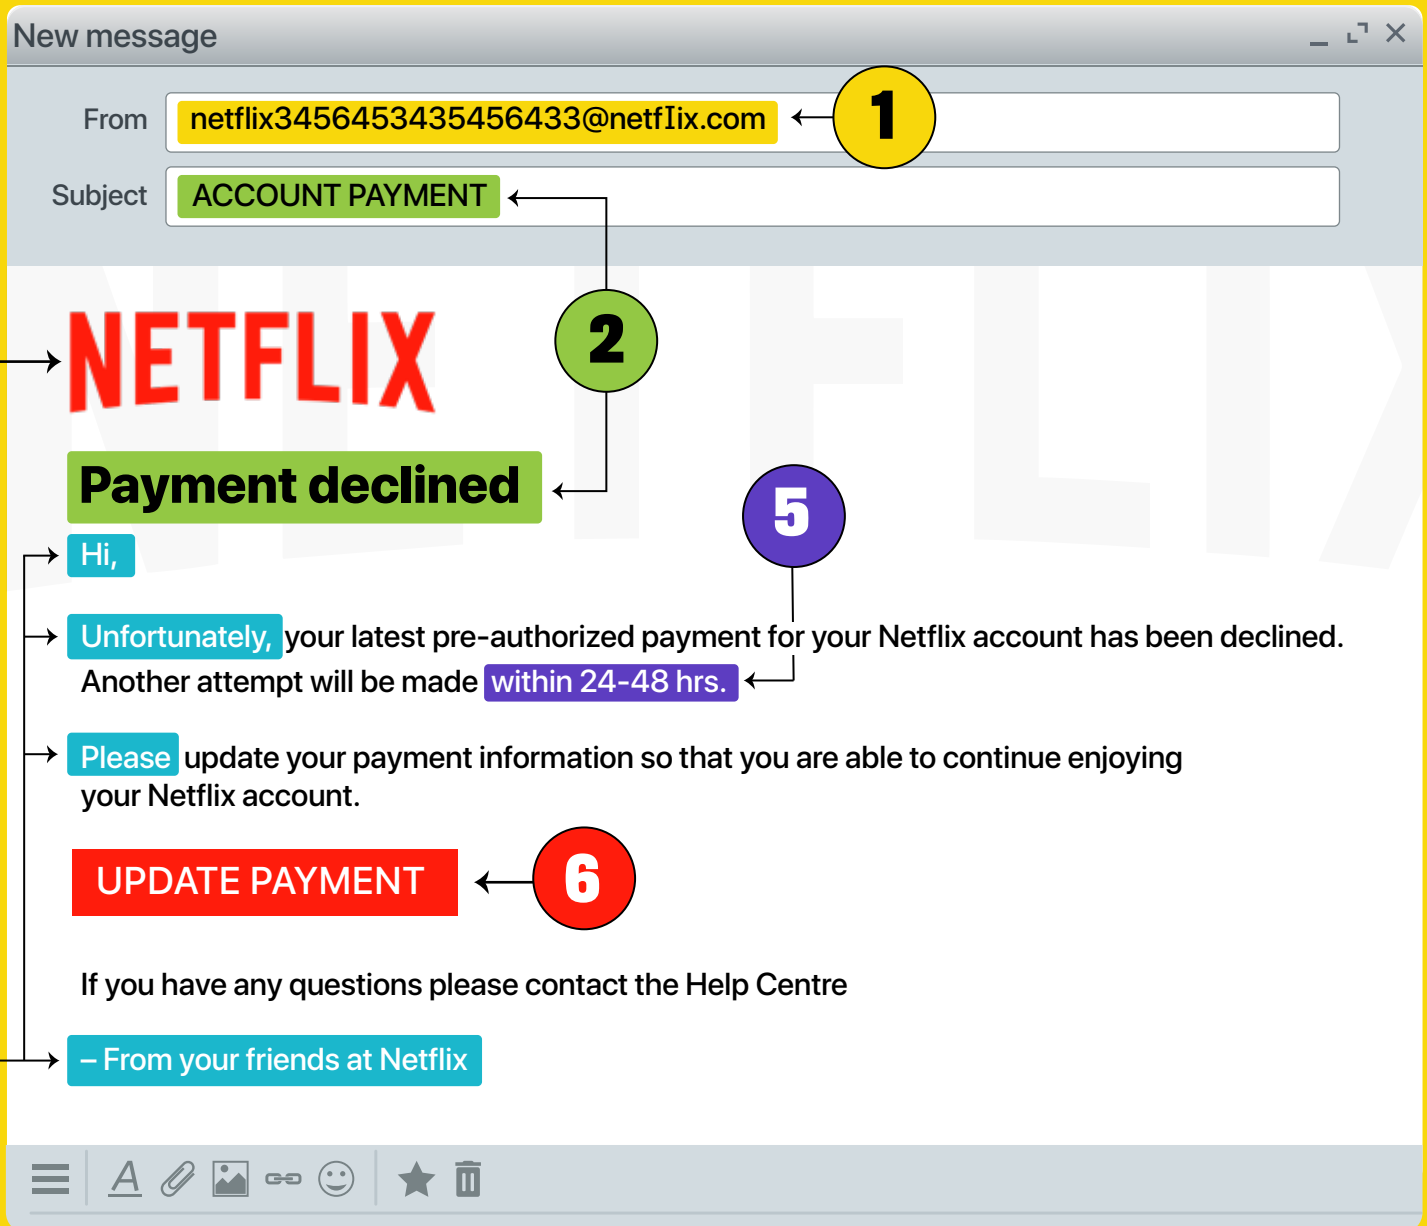

4

Has obvious typos and misspellings.

5

Pressures you to respond with more info.

Scam email #2: Payment info

1

Sent from an email address that looks a little funny but still contains a familiar word. If you look closely the L in the email domain is actually a capital "I".

2

Uses strong wording and bold lettering to make it seem urgent and important.

3

Colour of the logo is slightly lighter and pixelated.

4

Uses a very friendly tone.

5

Presses you to respond within a certain time.