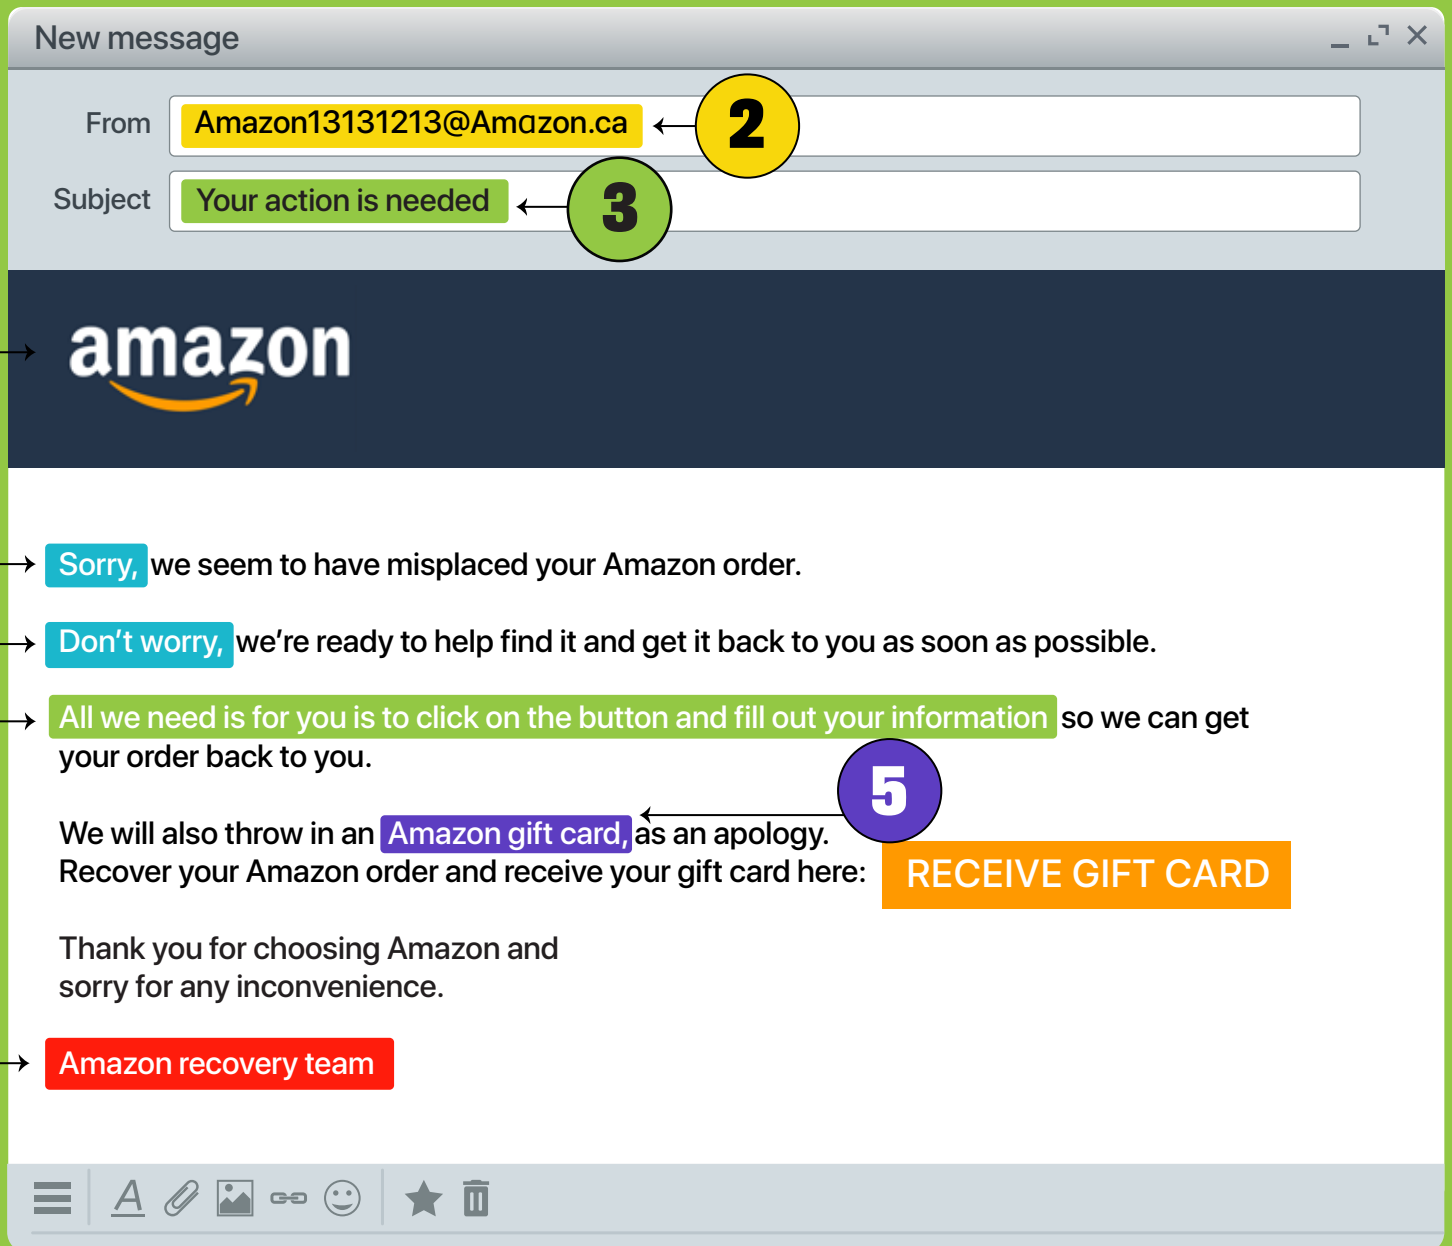

2

Uses strong wording and bold lettering to make it seem urgent and important.

3

Colour of the logo is slightly lighter and pixelated.

4

Uses a very friendly tone.

5

Presses you to respond within a certain time.

6

Presents links disguised as an official looking button.

Scam email #3: Order misplaced

- 1** Uses the official company logo as the header to trick you into not looking too closely at the message.
- 2** Uses a spoofed email address. It looks legitimate but has a subtle but different character - a - inserted in the email domain.
- 3** Pushing you to take action.